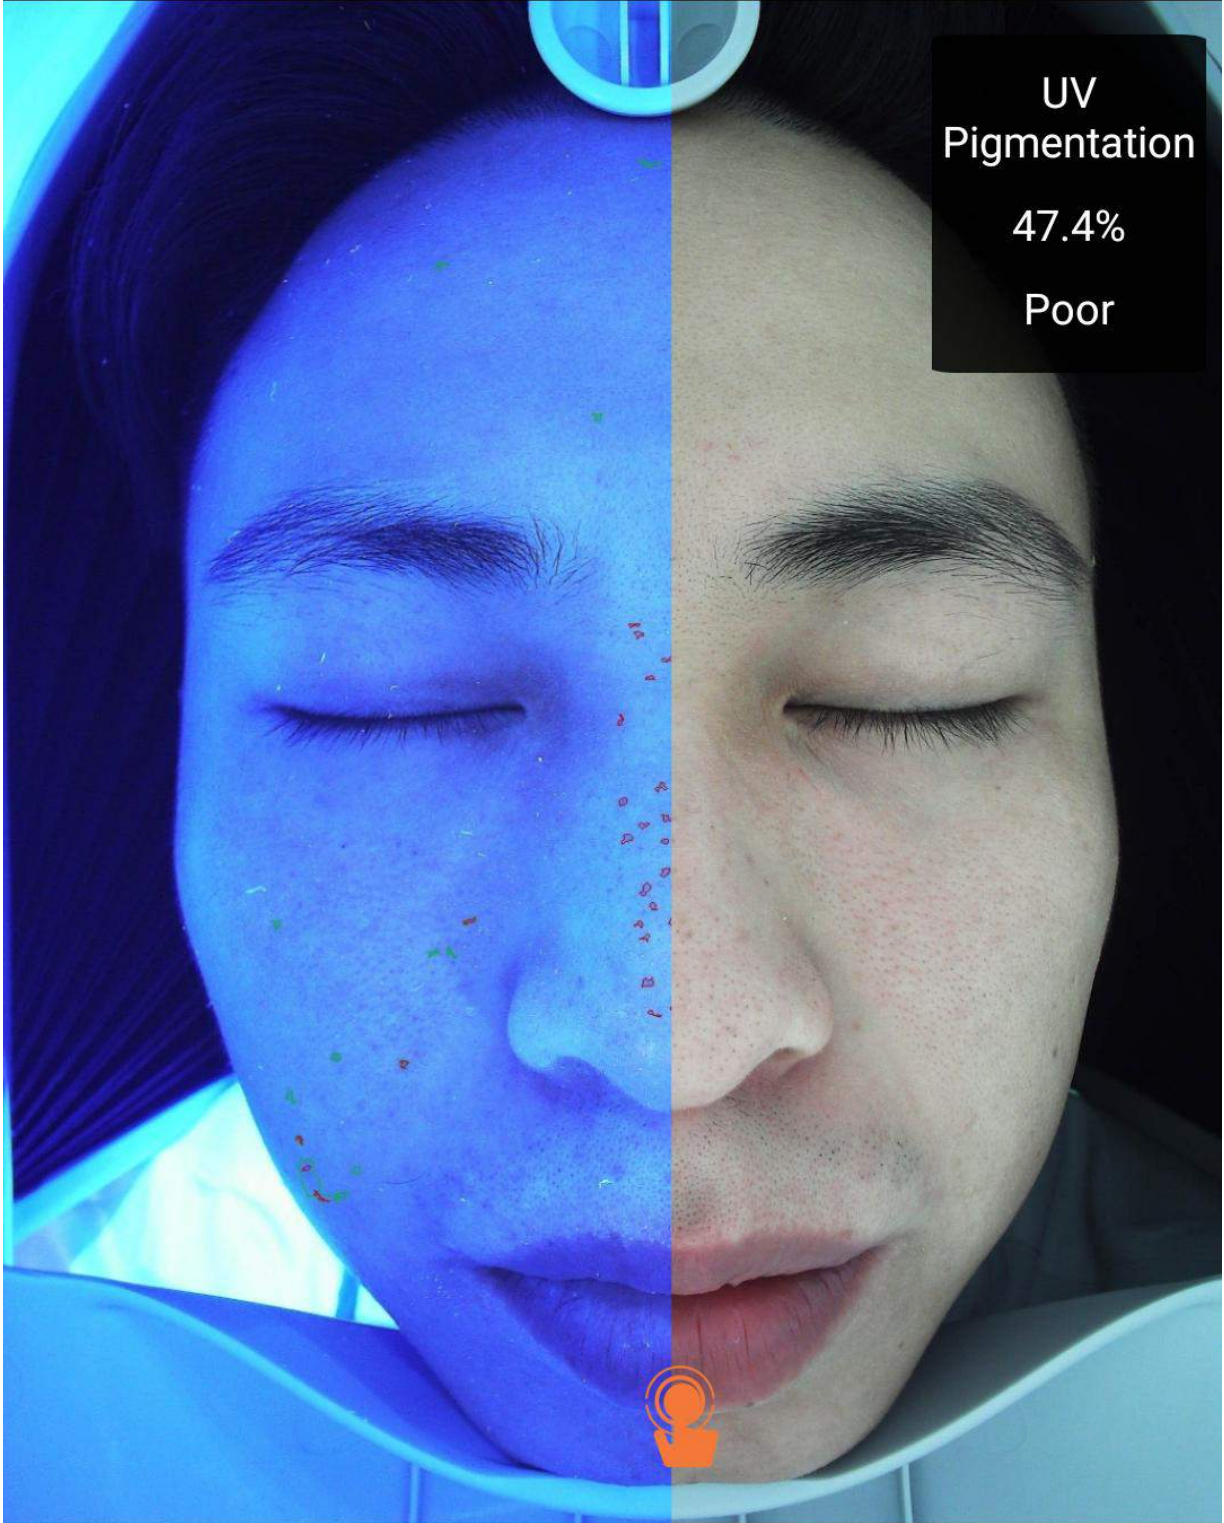

# Whole Face Compare

UV  
Pigmentation  
47.4%  
Poor

Visible

# Whole Face Compare

Sensitive Area

41.1%

General

Visible

LANGDI 朗迪

科技塑造 麗

智  
每