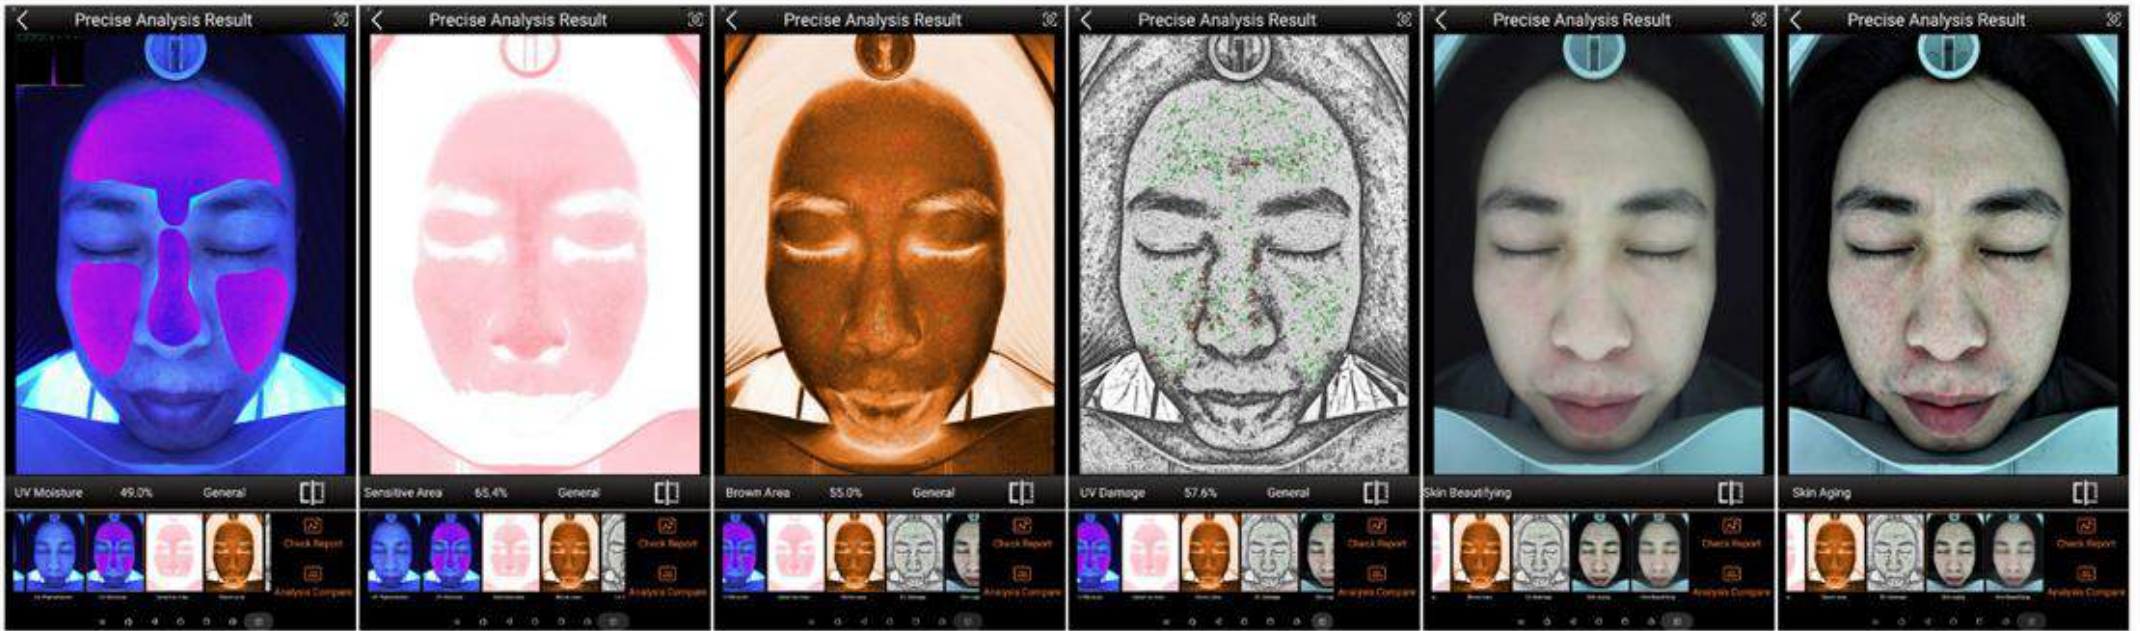

# Whole Face Compare

UV  
Pigmentation  
47.4%  
Poor

Visible

# Whole Face Compare

Sensitive Area

41.1%

General

Visible

LANGDI 朗迪

科技塑造 麗

智  
每